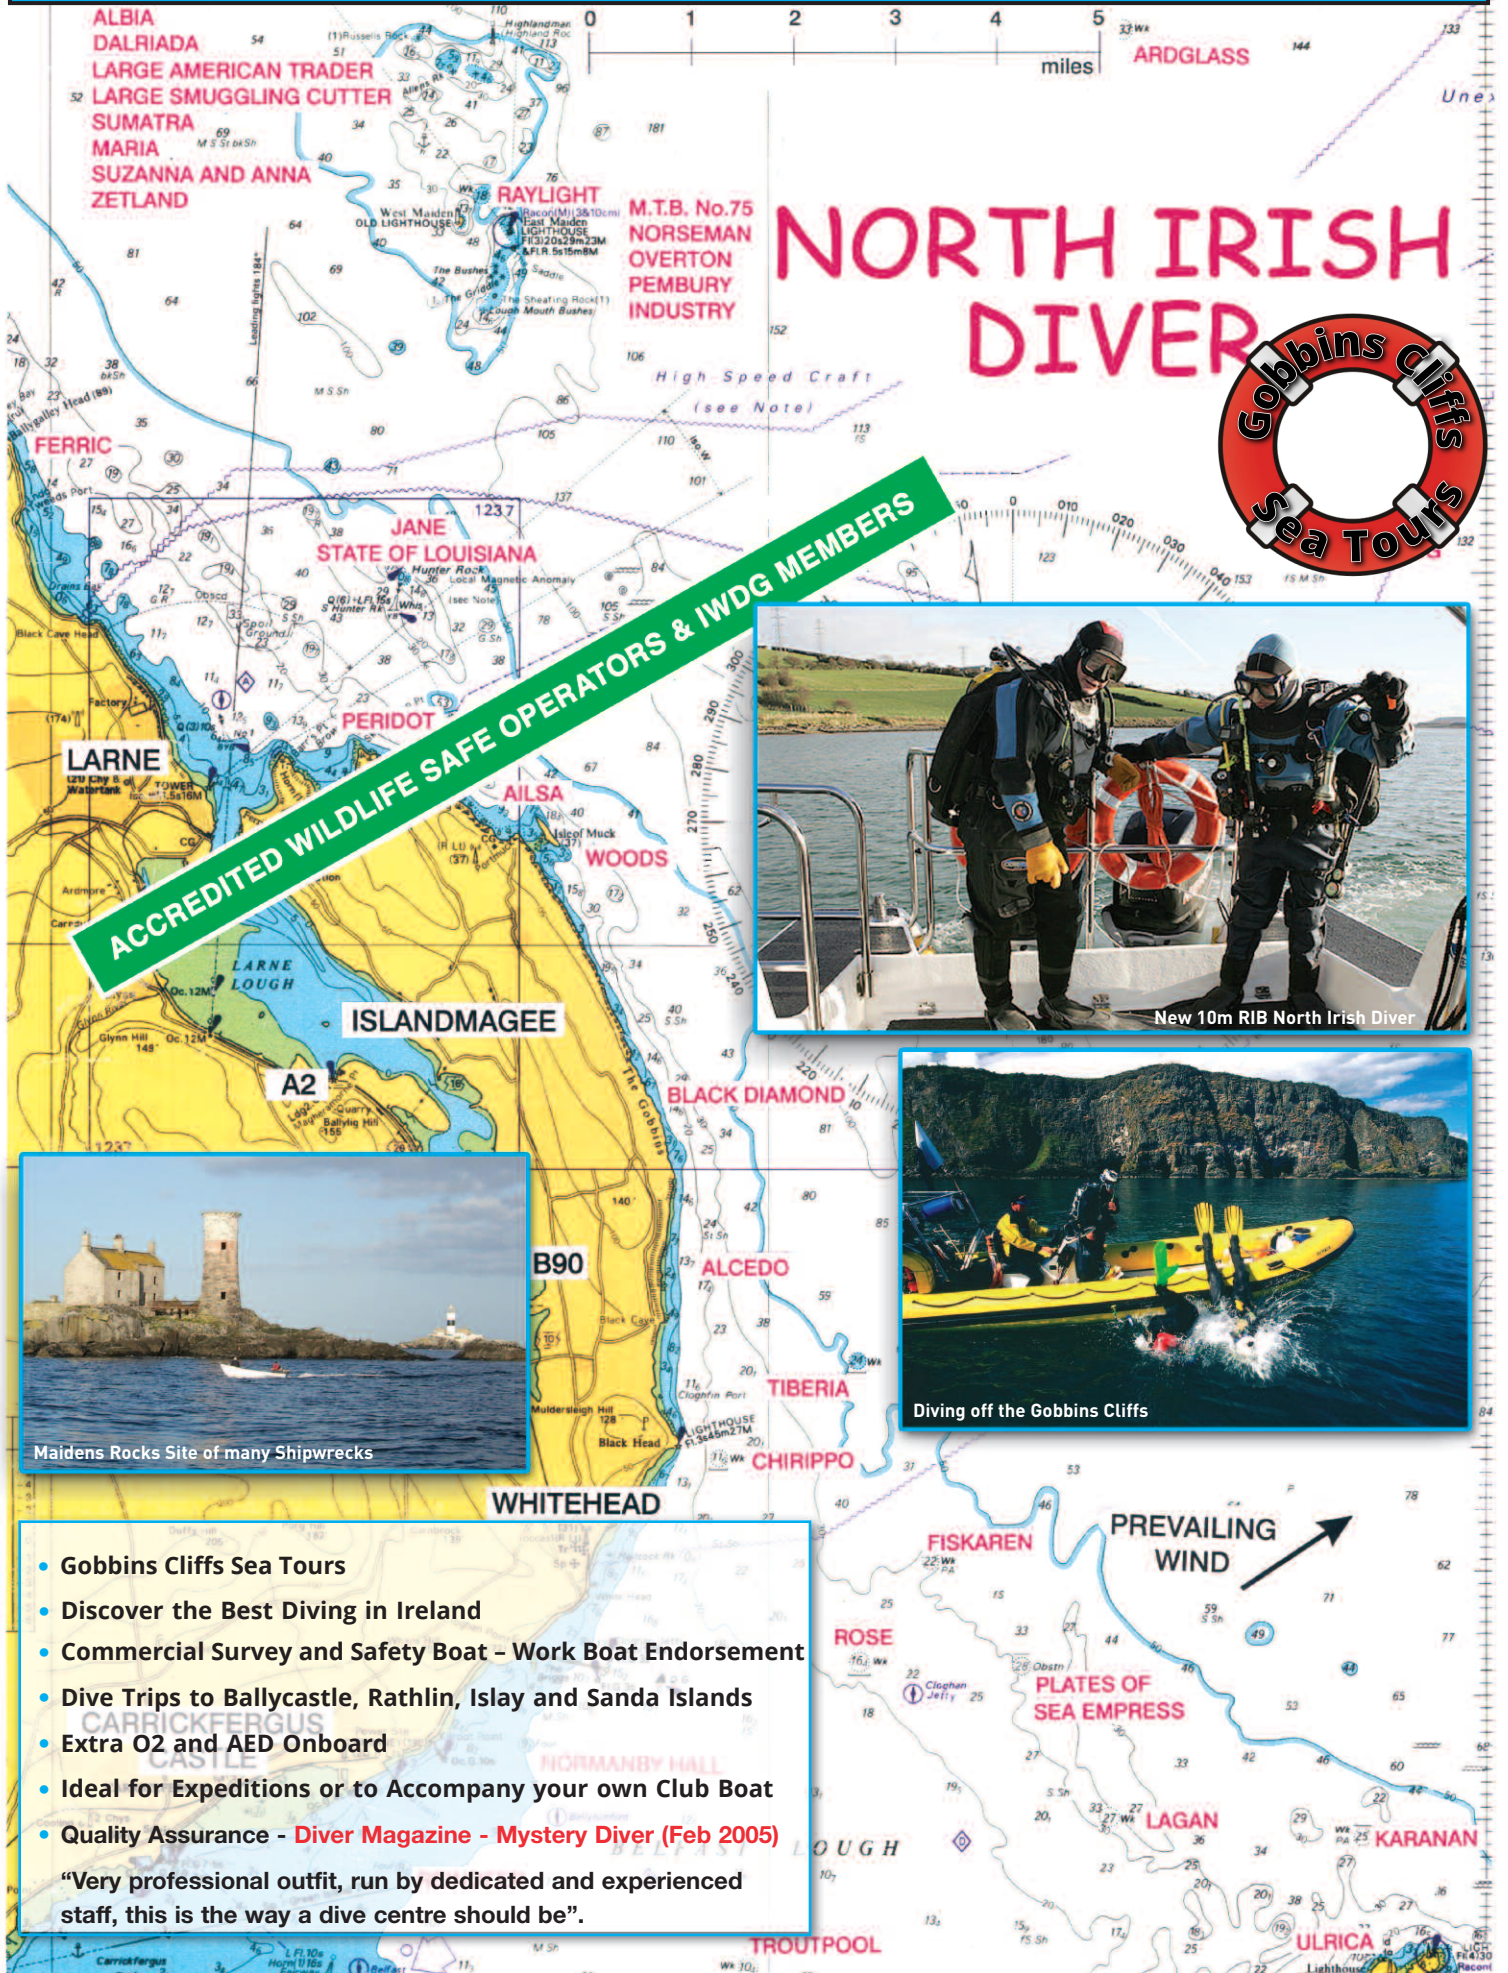

## Golfing & Whisky Tours to Scotland

North Irish Diver - Northern Ireland's Smoothest, Quietest and Most Eco-Friendly Passenger and Diving RIB.

- Crewed by a Professional Diving/EFR & AED Instructor with over 30 Years Experience
- Fully Insured and Certified to Operate 20 miles Offshore
- Carries Full MCA Safety Equipment including Lifteraft, Extra Oxygen and AED
- Toilet Onboard
- Film and TV work
- Safety Boat & Survey Work (240 volts)
- Private and Corporate Charter Cruising
- Birthday Parties and Celebrations
- Club Diving Charter
- Isle Of Man TT - Passenger Charter
- Private Memorial Services at Sea

Visit N. Ireland's Hot Spots for Whale and Dolphin Watching.

As seen on 'UTV Live', BBC's 'Coast', 'Inside Out' and 'Secrets of The Lough'

This project has been supported by The Causeway Coast and Glens Heritage Trust as part of the Natural Resource Rural Tourism Initiative under the EU Programme for Peace and Reconciliation  
Crossmaglen

# DIVE THE FANTASTIC SHIPWRECKS AROUND THE ANTRIM COAST WITH

**ACCREDITED WILDLIFE SAFE OPERATORS & IWDG MEMBERS**

New 10m RIB North Irish Diver

Maidens Rocks Site of many Shipwrecks

Diving off the Gobbins Cliffs

- Gobbins Cliffs Sea Tours
- Discover the Best Diving in Ireland
- Commercial Survey and Safety Boat - Work Boat Endorsement
- Dive Trips to Ballycastle, Rathlin, Islay and Sanda Islands
- Extra O2 and AED Onboard
- Ideal for Expeditions or to Accompany your own Club Boat
- Quality Assurance - *Diver Magazine* - *Mystery Diver (Feb 2005)*  
 "Very professional outfit, run by dedicated and experienced staff, this is the way a dive centre should be".